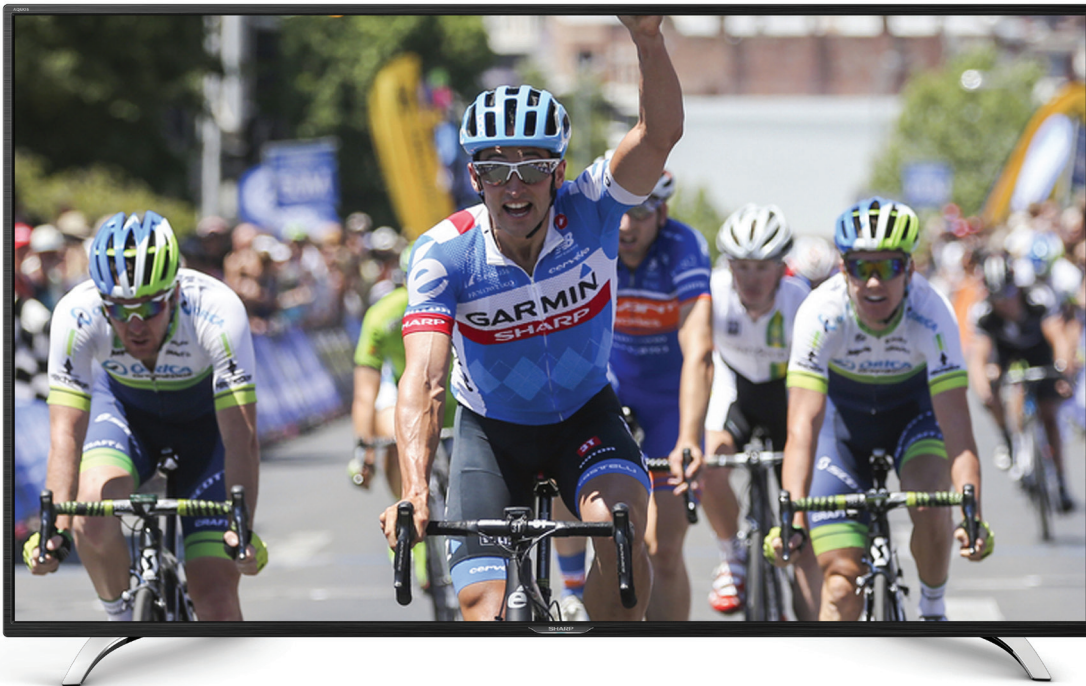

# SHARP

## LC-40CFE6242E

Sharp believe that seeing is believing /**This is Why** our latest LED TVs feature innovative technologies for the most vibrant, colourful picture yet.

The LC-40CFE6242E is an Full HD Smart D-LED TV with exceptional picture quality.