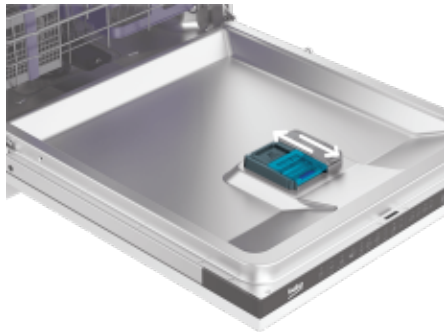

Safety

Water Inlet Safety	WaterSafe		
---------------------------	-----------	--	--

Sliding Cutlery Basket

More room for pots & pans in the lower rack

The cutlery basket's a clever invention but it gets in the way when you want to place a large pot in the lower rack. Well, the Sliding Cutlery Basket solves that problem by moving freely to the right and left so you have room to fit in those bulkier items.