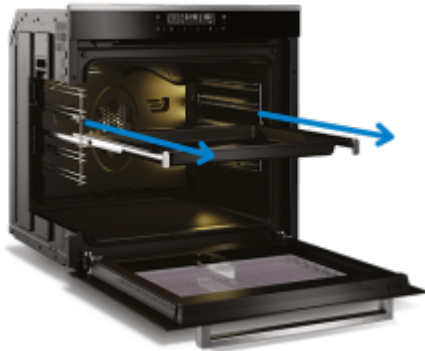

*Tested by internal laboratories

Halogen Illumination

Clear view of what's happening inside

Want to see how your cooking is going but don't want to open the door and lose the heat inside? Halogen Illumination helps you see all your oven's cavity, so you can keep an eye on your culinary creations with the door firmly shut.

Telescopic Shelves

Safe & easy-pull-out tray

If you find yourself struggling to get that heavy dish out of the oven, Telescopic Shelves will make your life easier. Its runner system lets you pull out the shelf all the way out (or 2/3 of it, for partial Telescopic version) of the oven while supporting your dish.