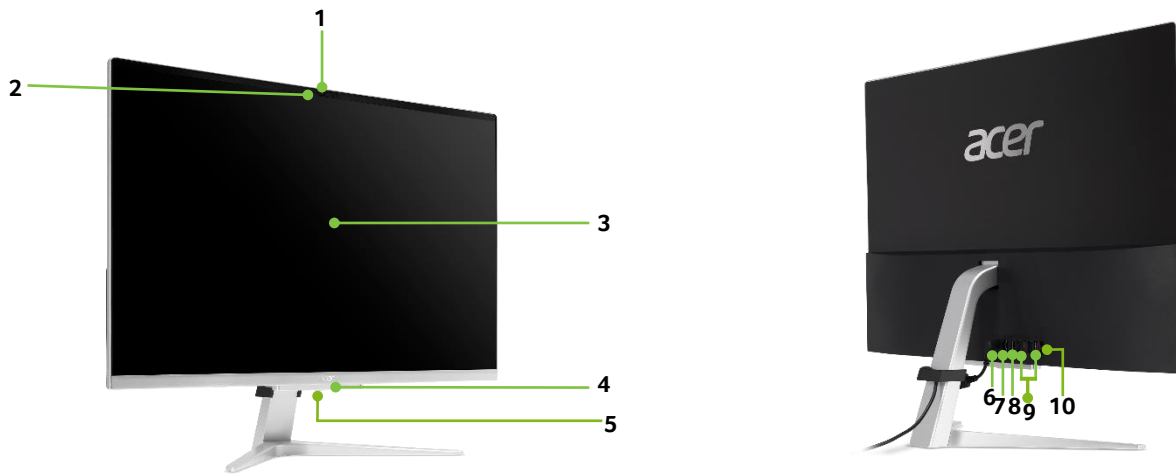

Product views	1. Webcam 2. Microphones 3. 27" LCD display 4. Power LED	5. Power button 6. Power connector (DC-in) 7. Ethernet (RJ-45) port 8. HDMI® port (out)	9. Four USB 3.2 Gen 2 ports 10. Audio jacks
Operating system^{1,2}	E SHELL		
CPU and chipset¹	11th Gen Intel® Core™ i3-1115G4 processor, Intel® UHD Graphics		
Memory^{1,3,4}	8 GB DDR4 3200 MHz soDIMM		
Storage^{1,5}	Hard disk drive 512 GB M.2 2280 PCI-E SSD		
Graphics⁶	INTEL UHD		
Display	Touch support: No Size (inches): 27" (C27-1655) Display max resolution: 1920 x 1080 Backlight: LED Brightness (cd/m2): 200nits Aspect ratio: 16:9 Panel technology: IPS		
Audio	Built-in stereo speakers		
Webcam	Video conferencing Integrated 1.0 MP HD webcam with 2 stereo microphones		
Communication	WLAN 802.11ac/a/b/g/n wireless LAN and Bluetooth® 5.0 LAN - Gigabit Ethernet		
Expansion slot(s)	M.2 slot (For SSD): 1 M.2 slot (For WLAN): 1		
Windows Desktop Apps⁷	In-House - Acer Care Center - Acer Power Management - Acer Configuration Manager - Acer Product Registration - Acer User Experience Program Framework - Quick Access	Security - GOTrust - Norton™ Internet Security - PC Manager	
Dimensions	C27-1655: 615 (W) x 7.2 (D) x 450 (H) mm (24.21 x 0.28 x 17.72 inches)		
Hinge	C27-1655: Panel Tilttable from -5° to 25°		
Power supply and adapter	3-pin 90 W AC adapter		
System compliance	RoHS, ENERGY STAR®		
Options and accessories	Wireless (2.4 GHz RF) keyboard and mouse		
Certification	C27-1655: CE, CB, Citrix ready, FCC		
1.	Specifications vary depending on model.	6.	Total available graphics memory comprises dedicated video memory, system memory, and shared system memory. This figure will vary depending on system memory, installed drivers, BIOS settings and other factors.
2.	64-bit software is required to enjoy the advantages of 64-bit processing.	7.	Bundled software may vary depending on hardware configuration, OS and regional availability.
3.	A 64-bit operating system is required to enjoy the ultimate performance of 4 GB or higher memory.		
4.	Memory speed may vary, depending on the CPU, chipset or memory fitted.		
5.	1 GB is 1 billion bytes, 1 TB is 1000 GB. Actual formatted capacity is less and may vary depending on preloaded materials and operating environment. Recovery Management uses a portion of the stated hard disk capacity as dedicated backup space.		

© 2020. All rights reserved.