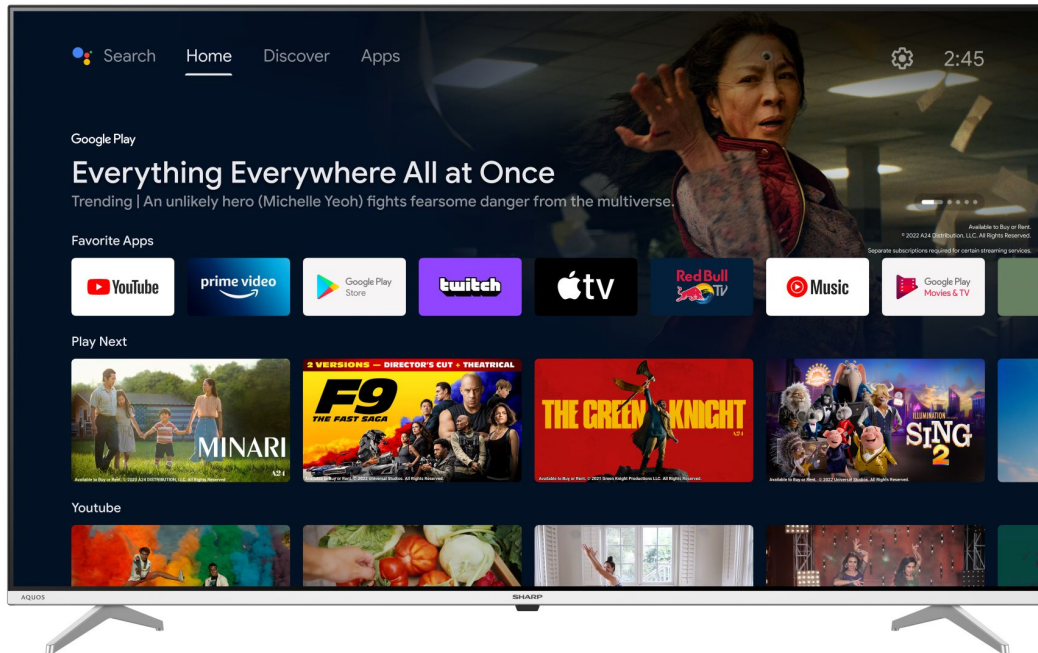

# 55" 4K ULTRA HD QUANTUM DOT SHARP ANDROID TV™

The 55FP1EA is a 4K Ultra High Definition Frameless Quantum Dot Sharp Android TV™ with exceptional multimedia functionality.

Sharp 55FP1EA displays the ultimate colour gamut using Quantum Dot Technology – Q-COLOUR. Any HDR or Dolby Vision content looks life-like with perfect colour reproduction.

Android TV™ provides customers with a modern and intuitive approach to TV that provides more value than just watching content. It's an all in one, entertainment hub.