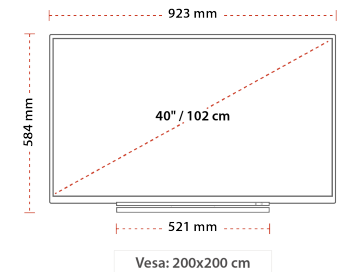

### Size Info

## DISPLAY

Screen Size (inch / cm)	40" / 102cm
Resolution	FHD (1920 x 1080)
Panel Type	D-LED