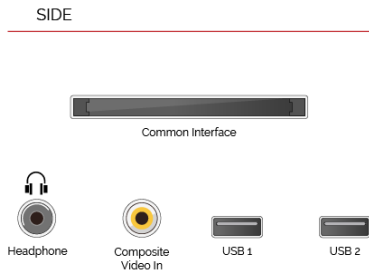

Key Features

1080p FULL HD

Full HD: Discover picture perfect on-screen imagery with a Toshiba Full HD TV. With a 1080p screen resolution, you can enjoy pinpoint sharp clarity as well as incredible image detail and vibrancy of colour.

REC USB Video Recording

USB Recording: Sometimes once just isn't enough when it comes to watching your favourite programmes and movies. With this USB recording feature, you can watch and record your all-time favourite TV content.

USB MEDIA PLAYER

USB: When you connect a USB storage device to your Toshiba TV, you can playback your downloaded music tracks and movies on the big screen.

HDMI™: Designed with two or more HDMI™ ports, Toshiba TVs make it easy for you to connect to multiple HD devices.

Features

Connection Ports