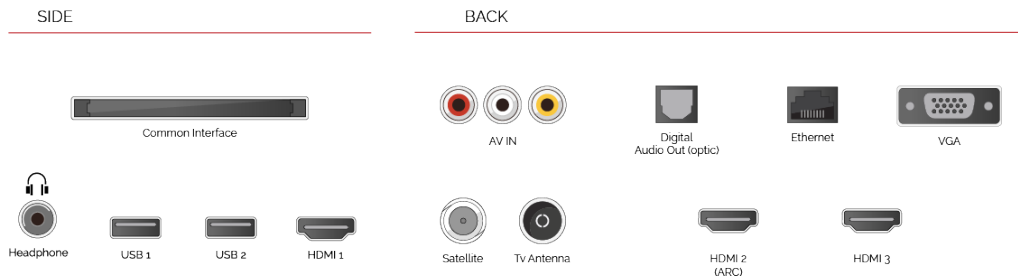

SECURE SMART TV

SOCIAL FEED

DOLBY AUDIO™

SCREEN SHARE

USB CLONING

REMOTE LINK

Connection Ports

Size Info

DISPLAY

Screen Size (inch / cm)	43" / 109cm
Resolution	FHD (1920 x 1080)
Panel Type	D-LED
Brightness	300

VIDEO

Picture Modes	Dynamic, Game, Sports, Cinema, Natural, User
---------------	--

SOUND

Audio Output Power (RMS)	2x8W
Dolby Audio™	Yes
DTS™ Decoder	DTS™ HD + DTS™ TruSurround
Internal Subwoofer	No
Speaker Type	Downfiring Speaker Box
Equalizer	5 Band
Ger (D) + Nicam Stereo	Yes
Sound Modes	Music, Movie, Speech, Classic, Flat, User