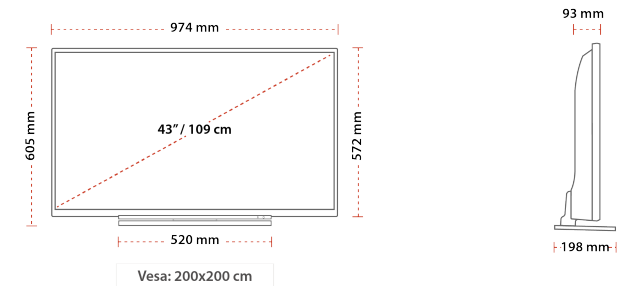

DISPLAY

Screen Size (inch / cm)	43" / 109cm
Resolution	FHD (1920 x 1080)
Panel Type	D-LED
Brightness	300

VIDEO

Picture Modes	Dynamic, Game, Sports, Cinema, Natural, User
---------------	--

SOUND

Audio Output Power (RMS)	2x8W
Dolby Audio™	Yes
DTS™ Decoder	DTS™ HD + DTS™ TruSurround
Internal Subwoofer	No
Speaker Type	Downfiring Speaker Box
Equalizer	5 Band
Ger (D) + Nicam Stereo	Yes
Sound Modes	Music, Movie, Speech, Classic, Flat, User