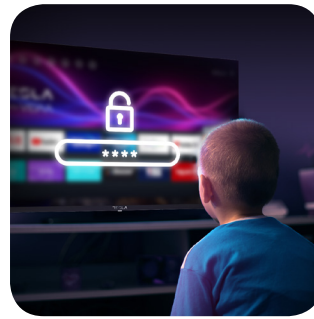

## Fast action, instant reactions

Would you like a TV that instantly reacts to your every command? Great hardware and amazing VIDAA OS optimization make this Tesla model extremely fast: applications are working smoothly, without bugs or glitches, while switching between them only takes seconds. Enjoy great performance, with quick and easy sound and image settings in any app.

### A click away from everything

If you're looking for a TV with great features and no complications, VIDAA OS model could be the right solution. Settings, channel search and scanning, application installing – all the features can be accessed very fast, and the steps are intuitive and logical. Also, this model is great for those who enjoy traditional TV channels, but still like to use popular content apps and platforms.

### Lock apps, options or ports

The hotel mode is especially useful for hotel or apartment owners, but also parents with little kids. This feature allows you to lock certain apps, options, inputs or even ports on the device: for example, you can lock the HDMI port, so children or hotel guests cannot connect a game console without you knowing. You can also define and "lock" various sound or image settings.

## Apps and additional features

This TV supports most of the popular apps: Netflix, Amazon Prime, Disney+, Deezer, YouTube, YouTube Kids, EON TV... Enjoy Miracast feature, which allows you to "cast" the image from a phone or a computer to the big screen, easy search options with an on-screen keyboard, as well as all the possibilities of the official mobile app - which you can also use to control the device.