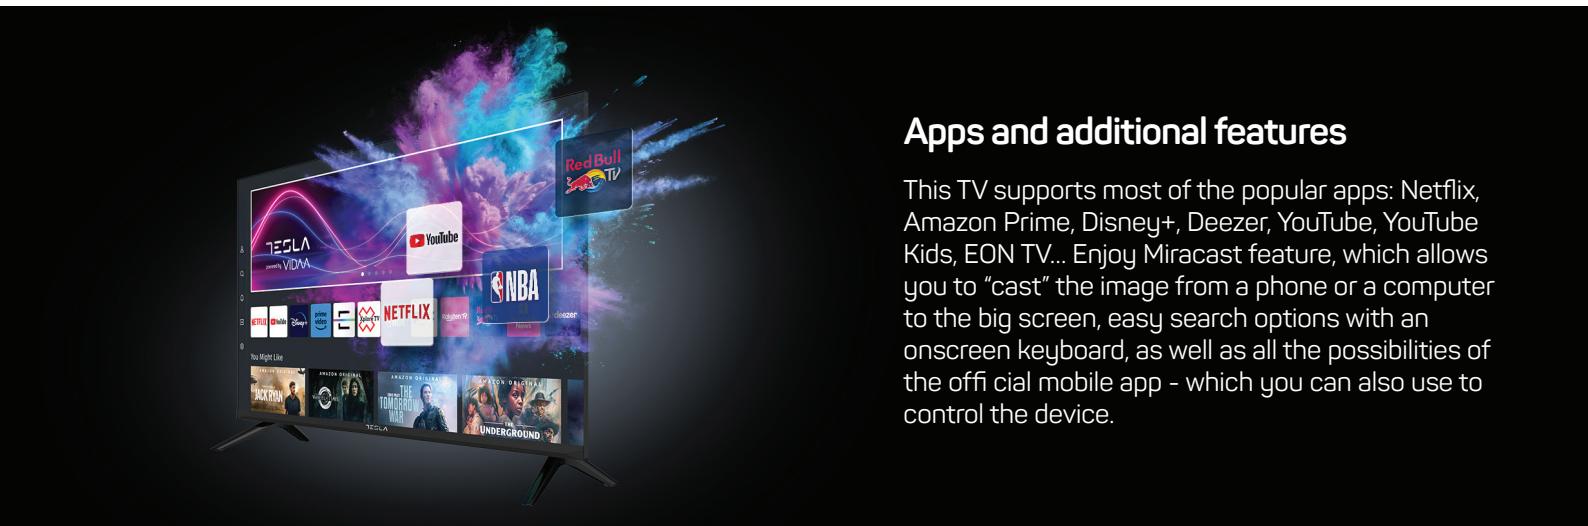

Apps and additional features

This TV supports most of the popular apps: Netflix, Amazon Prime, Disney+, Deezer, YouTube, YouTube Kids, EON TV... Enjoy Miracast feature, which allows you to "cast" the image from a phone or a computer to the big screen, easy search options with an onscreen keyboard, as well as all the possibilities of the official mobile app - which you can also use to control the device.