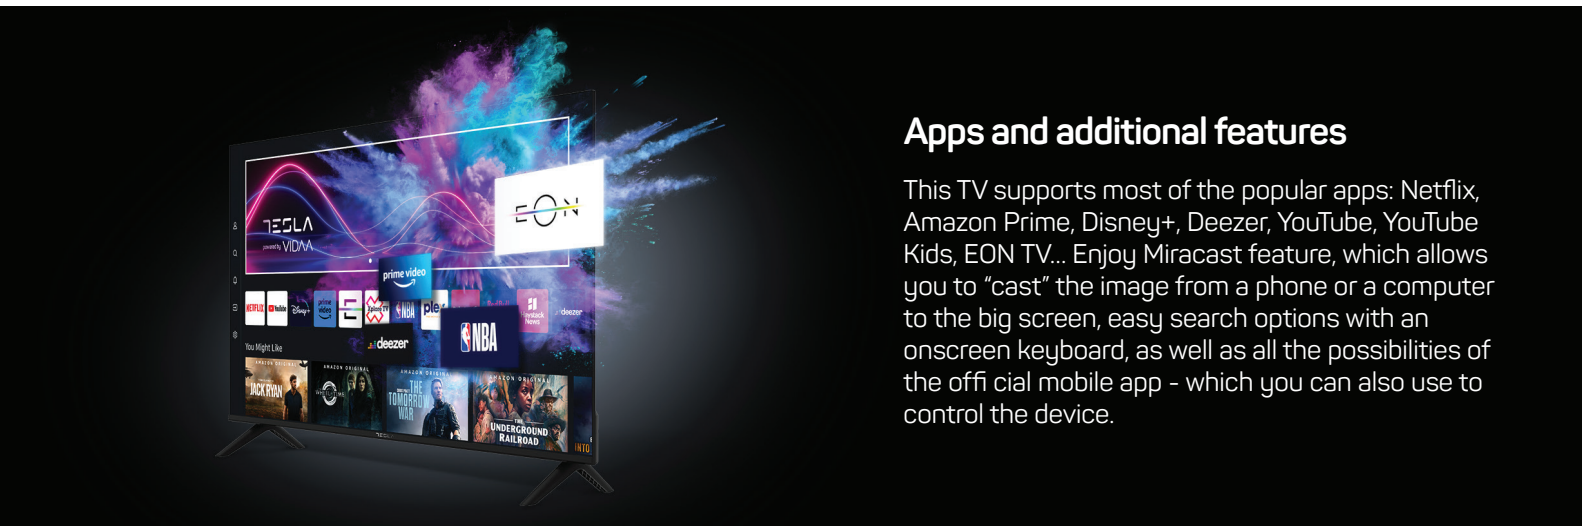

Apps and additional features

This TV supports most of the popular apps: Netflix, Amazon Prime, Disney+, Deezer, YouTube, YouTube Kids, EON TV... Enjoy Miracast feature, which allows you to "cast" the image from a phone or a computer to the big screen, easy search options with an onscreen keyboard, as well as all the possibilities of the official mobile app - which you can also use to control the device.