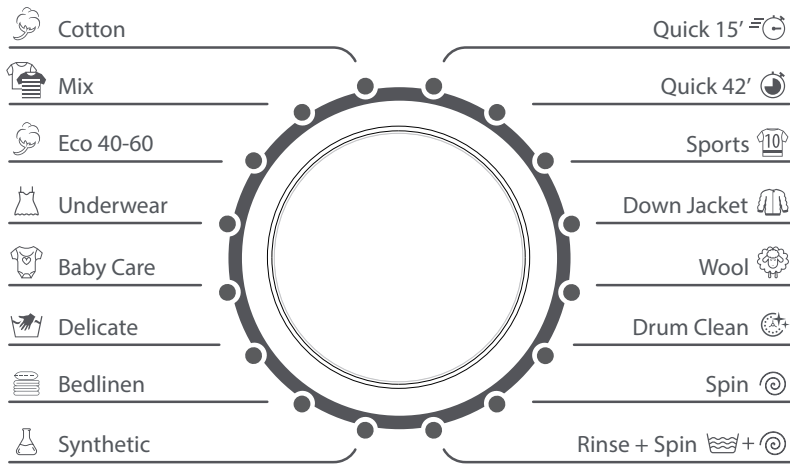

VIVAX

1000 rpm
SPINNING

6 kg
CAPACITY

16
PROGRAMS

SPORT WASH
PROGRAM

Washing Machine WFL-100616CDS