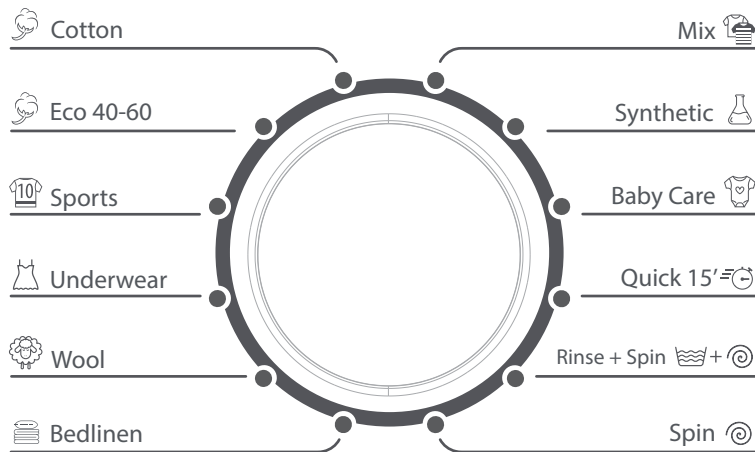

VIVAX

1200 rpm
SPINNING

7 kg
CAPACITY

12
PROGRAMS

SPORT WASH
PROGRAM

Washing Machine WFL-120712CD

ENERGY 

VIVAX WFL-120712CD

Energy efficiency class: **E**

78 kWh / 100 cycles

Capacity: 7,0 kg | Cycle time: 3:24 | Water consumption: 45 L

Energy efficiency class: **A B C D E F G** | Noise class: **A B C D E F G**

2019/2014