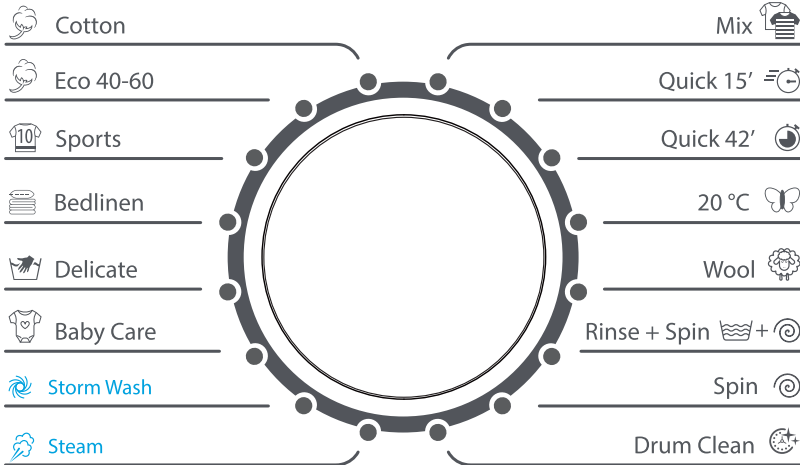

VIVAX

1200 rpm
SPINNING

7 kg
CAPACITY

16
PROGRAMS

DRUM CLEAN
PROGRAM

Washing Machine WFL-120716CDS

The **VIVAX** inverter washing machine WFL-120716CDS is a top-of-the-line washing machine that is easy to use and provides the top efficiency every family needs. It has a 7 kg drum capacity, a large door, 1200 rpm spin speed, an easy-to-understand LED display and additional functions. The "Quick wash 15 min" program avoids long washing of lightly soiled or lightly worn clothes.

inverter 7kg