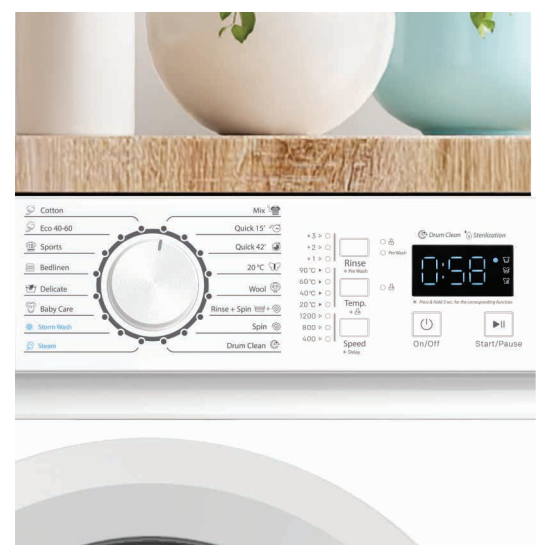

## Washing Machine WFL-120716CDS

The **VIVAX** inverter washing machine WFL-120716CDS is a top-of-the-line washing machine that is easy to use and provides the top efficiency every family needs. It has a 7 kg drum capacity, a large door, 1200 rpm spin speed, an easy-to-understand LED display and additional functions. The "Quick wash 15 min" program avoids long washing of lightly soiled or lightly worn clothes.

Power  
220-240~ V / 1700 W

Package Dimensions / Device Dimensions  
652 x 870 x 543 mm / 595 x 850 x 480 mm

EAN code  
3856005194223

SAP code  
1371144

 **inverter 7kg**

The washing machine's control panel with a centrally located program selection knob helps to start the washing process in just three simple steps.