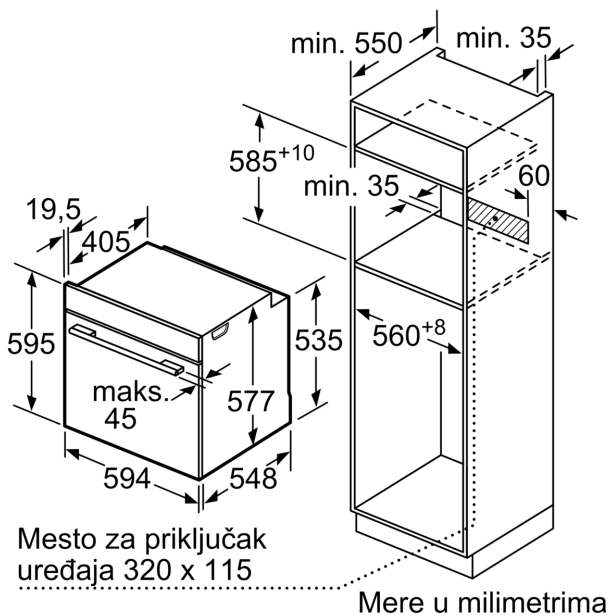

If the appliance will be installed underneath a hob, the following worktop thicknesses (including substructure if necessary) must be taken into account.

Hob type	min. worktop thickness	
	fitted	flush
Induction hob	37 mm	38 mm
Full surface Induction hob	47 mm	48 mm
Gas hob	30 mm	38 mm
Electric hob	27 mm	30 mm