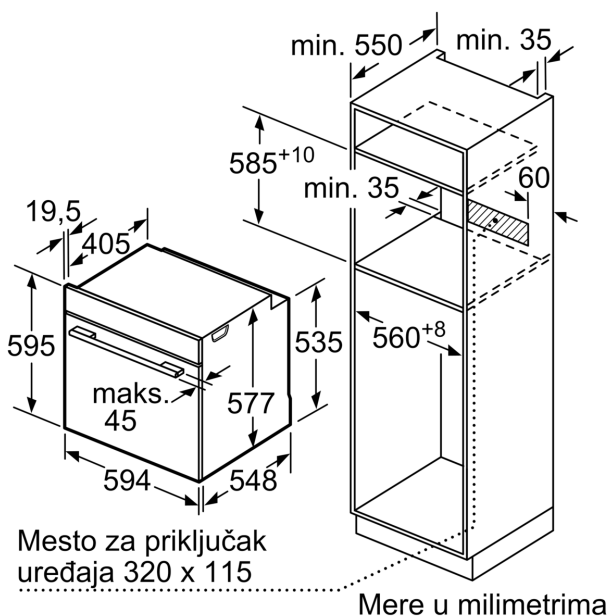

If the appliance will be installed underneath a hob, the following worktop thicknesses (including substructure if necessary) must be taken into account.

Hob type	min. worktop thickness	
	fitted	flush
Induction hob	37 mm	38 mm
Full surface Induction hob	47 mm	48 mm
Gas hob	30 mm	38 mm
Electric hob	27 mm	30 mm