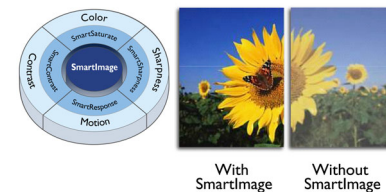

SmartImage

SmartImage is an exclusive leading edge Philips technology that analyzes the content displayed on your screen and gives you optimized display performance. This user friendly interface allows you to select various modes like Office, Photo, Movie, Game, Economy etc., to fit the application in use. Based on the selection, SmartImage dynamically optimizes the contrast, color saturation and sharpness of images and videos for ultimate display performance. The Economy mode option

offers you major power savings. All in real time with the press of a single button!