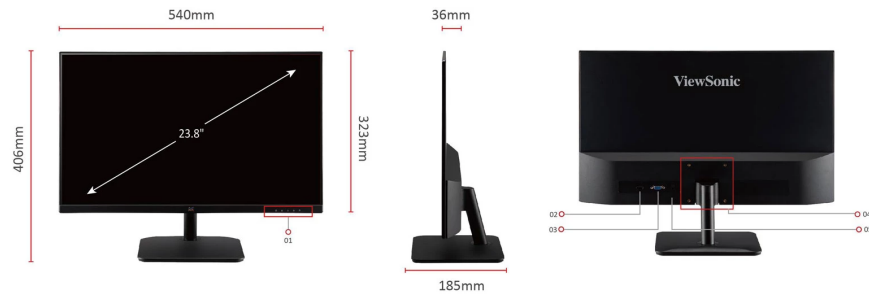

ViewSonic  LCD DISPLAY
VA2432-h

Key Features

- SuperClear® IPS panel
- Full HD 1080p resolution
- 100Hz AMD FreeSync™ delivers fluid visuals
- 1ms (MPRT) response time for precision
- Built-in Low Blue Light Screen for comfortable viewing

Product Description

The ViewSonic VA2432-H is a 24" 1080p IPS monitor featuring HDMI and VGA inputs for business and home use. The optimal screen performance and comfortable viewing without tearing or stuttering is delivered through AMD FreeSync™, eye-care technology, and various ViewMode presets. Simply expand your workspace and experience truly seamless, ergonomic multitasking on just one screen with a VESA-compatible mount at a low power consumption.

1. Menu Control Panel
2. HDMI
3. VGA
4. VESA Compatible (Wall Mount 75x75mm)
5. AC IN

Visit Us www.viewsonic.com

DISPLAY

Display Size (in.):	24
Viewable Area (in.):	23.8
Panel Type:	IPS Technology
Resolution:	1920 x 1080
Resolution Type:	FHD (Full HD)
Static Contrast Ratio:	1,300:1 (typ)
Dynamic Contrast Ratio:	50M:1
Light Source:	LED
Brightness:	250 cd/m ² (typ)
Colors:	16.7M
Color Space Support:	8 bit (6 bit + FRC)
Aspect Ratio:	16:9
Response Time (MPRT):	1ms
Viewing Angles:	178° horizontal, 178° vertical
Backlight Life (Hours):	30000 Hrs (Min)
Curvature:	Flat
Refresh Rate (Hz):	100
Variable Refresh Rate Technology:	FreeSync
Blue Light Filter:	Yes
Flicker-Free:	Yes
Color Gamut:	NTSC: 75% size (Typ) sRGB: 105% size / 99% coverage (Typ)
Pixel Size:	0.275 mm (H) x 0.275 mm (V)
Surface Treatment:	Anti-Glare, Hard Coating (3H)