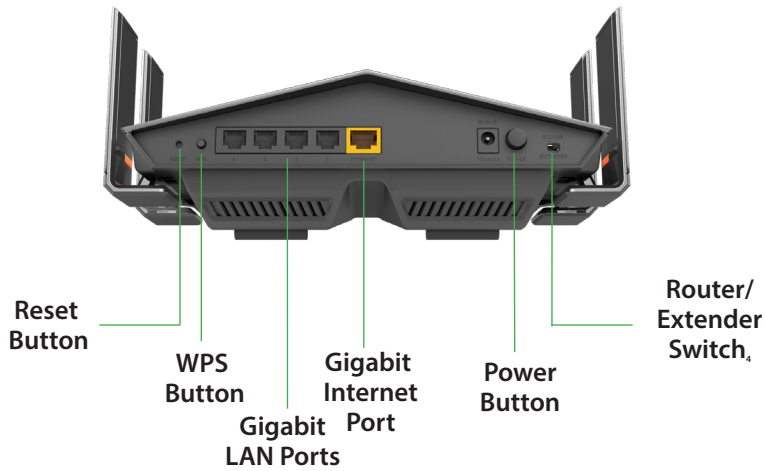

Technical Specifications

General

Device Interfaces	• 802.11 a/g/n/ac wireless LAN • Dual-Band (one 2.4GHz and one 5GHz band)	• 10/100/1000 Gigabit WAN Port • Four 10/100/1000 Gigabit LAN Ports
Standards	• IEEE 802.11ac	
Minimum System Requirements	• Windows® 10, 8.1, Windows® 8, Windows® 7 , or Mac OS® X (v10.7) • Ethernet Network Interface • Internet Explorer® 11, Mozilla® Firefox® v28, Google Chrome v33, or Safari v7	• For optimal performance, pair the DIR-879 with an AC adapter (DWA-192) • Cable, DSL or Fiber Optics
Functionality		
Advanced Features	• SmartConnect • Guest Zone • Multi-language web setup wizard • Green Ethernet • DLNA media server support • Advanced AC SmartBeam	• Dual active firewall • Network Address Translation (NAT) • Stateful Packet Inspection (SPI) • VPN Passthrough (PPTP/L2TP/IPsec) • Advanced QoS • Quick VPN - L2TP over IPsec • Extender Mode⁷
Mobile App Support	• QRS Mobile v1.5	
Mobile App Requirements	• QRS Mobile app requires iOS4.3 or Android™ 2.3.3, or higher	
Wireless Security	• WPA & WPA2 (Wi-Fi Protected Access)	• Wi-Fi Protected Setup (WPS) PIN/PBC
Firewall	• SPI (Stateful Packet Inspection)	• NAT (Network Address Translation)