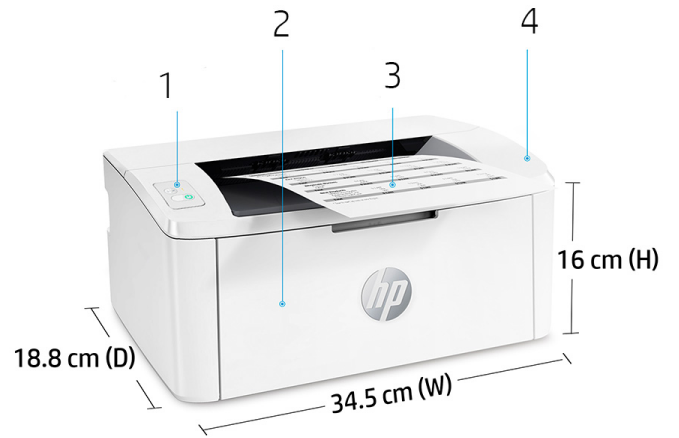

Product walkaround

HP LaserJet M111w Printer shown

1. Intuitive Control Panel
2. 150 sheet Input Tray
3. 100 sheet Output Bin
4. World's Smallest Laser in its Class

Accessories, Supplies and Support

Supplies	W1500A HP 150A Black Original LaserJet Toner Cartridge (~975 pages)
Accessories	
Service and Support	U35PQE HP 3 year Care Pack with Standard Exchange for LaserJet Printers U35PLE HP 3 year Care Pack with Next Day Exchange for LaserJet Printers U35PTE HP 3 year Care Pack with Return to Depot Support for LaserJet Printers (U35PQE: all EMEA countries, except ME, Africa, South Africa, Israel, Turkey, U35PLE: Austria, Belgium, Denmark, Finland, France, Germany, Ireland, Italy, Netherlands, Norway, Portugal, Spain, Sweden, Switzerland, UK, Czech, Greece, Hungary, Poland, Slovakia, U35PTE: ME, Africa, South Africa, Israel, Turkey)